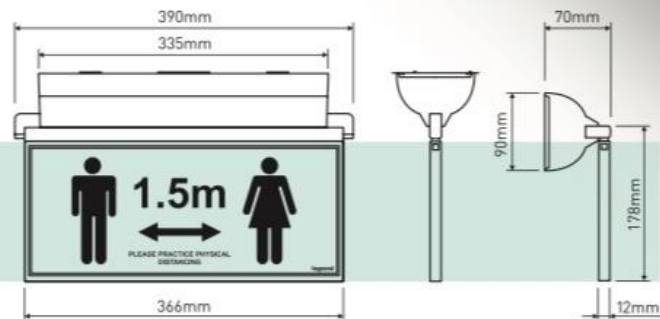

E2 EDGELIGHT DESIGN

Cat No: SPEC10331